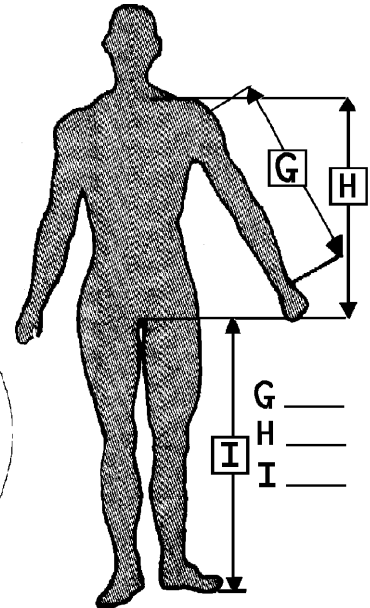

A = Seat top - bottom bracket = \_\_\_\_\_ cm.  
 B = Crank arm length = \_\_\_\_\_ cm.  
 C = Seat front - Centre of Pad = \_\_\_\_\_ cm.  
 D = Centre of Pad - Front of Aerobar = \_\_\_\_\_ cm.  
 E = Pads height = \_\_\_\_\_ cm.

F = Seat front \_\_\_\_\_ cm in front of /behind bottom bracket (please underline)  
 G: \_\_\_\_\_ H: \_\_\_\_\_  
 I: \_\_\_\_\_  
 (J) Width between armrest centers \_\_\_\_\_  
 (Measurements in inches are also acceptable)