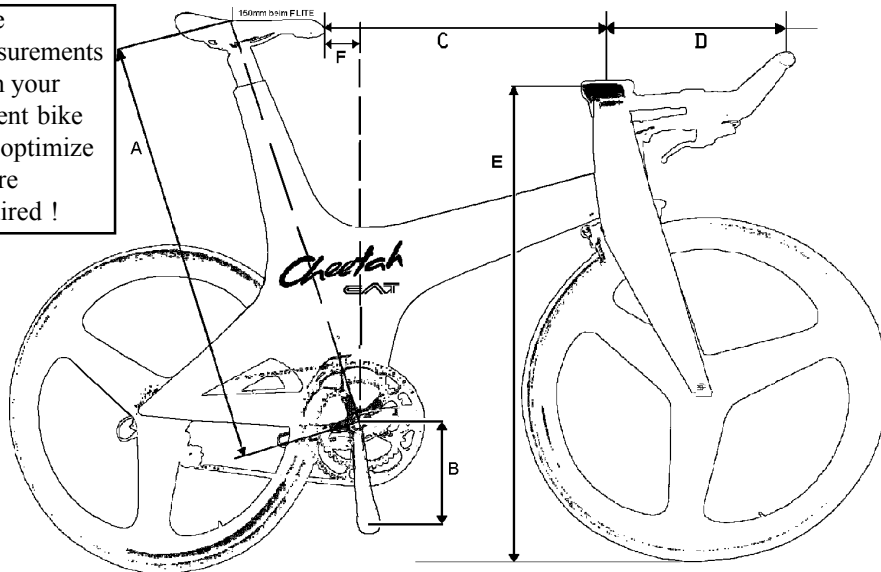

A = Seat top - bottom bracket = \_\_\_\_\_ cm.  
 B = Crank arm length = \_\_\_\_\_ cm.  
 C = Seat front - Centre of Pad = \_\_\_\_\_ cm.  
 D = Centre of Pad - Front of Aerobar = \_\_\_\_\_ cm.  
 E = Pads height = \_\_\_\_\_ cm.

- ..... CAT Cheetah **complete**<sup>1</sup> with ..... CAT Aerofork
- ..... CAT Cheetah **complete**<sup>1</sup> with ..... CAT conventional fork
- ..... CAT Carbon cranks
- ..... CAT "Oasis" integrated drinking system
- ..... 9 Speed System
- ..... 10 Speed System
- ..... CAT Carbon twin bottle holder
- ..... CAT Carbon Seat
- ..... CAT Carbon 650C (26" clincher) 3-spoke Front wheel (w/o tyre and tube)
- ..... CAT Carbon 650C (26" clincher) 3-spoke Rear Wheel (w/o tyre and tube)

<sup>1</sup>CAT Cheetah complete: CAT carbon frame, CAT fork and steerer acc. to order, Rudelli headset, bottom bracket, Magura hydraulic brakes, CAT Threespoke 650C wheels, CAT carbon seat post (height adjustable through approx. 6 cm), HG chain, Continental GP tyres and tubes, Endshifters, Seat.